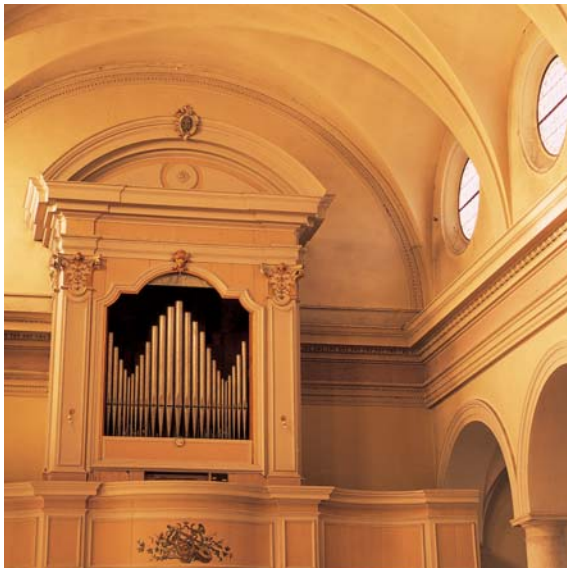

*The front has 25 Principal pipes arranged in a winged cusp.*

*Keyboard with 58 notes (Do1-La5).*

*Mechanic action.*

*Window console.*

*Inclined pedalboard with 18 keys (Do1-La2) with a short octave.*

*Bass/treble division: Si2-Do3.*